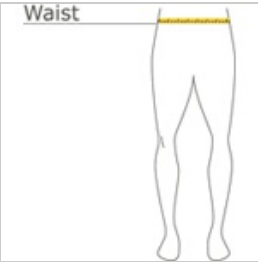

Cozy joggers in our core weight.

- 7.8-ounce, 50/50 cotton/poly fleece
- Removable tag for comfort and relabeling
- Elastic, self-fabric waistband and self-fabric cuffs
- No draw cord
- Front pockets

CARE INSTRUCTIONS

Machine wash cold, inside out with like colors. Only non-chlorine bleach, when needed. Tumble dry low. Do not iron.

front

back

HOW TO MEASURE

WAIST

Measure around the smallest part of the natural waist.

SIZE CHART

	XS	S	M	L	XL
Size	4/5	6/8	10/12	14/16	18/20
Waist	22-23	24-25	26-27	27-28	31-32

COLOR INFORMATION

Athletic Heather
PMS COOL GRAY
7C

Jet Black
PMS NTR BLACK
C

Navy
PMS 2380C