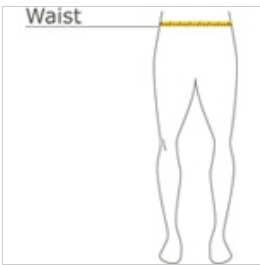

- 3.8-ounce, 100% polyester interlock with PosiCharge technology
- Removable tag for comfort and relabeling
- Elastic waistband
- Continuous loop draw cord
- 9-inch inseam

*If applying sublimation, special care must be taken throughout the process. Contact your decorator for more details.*

### HOW TO MEASURE

#### WAIST

Measure around the smallest part of the natural waist.