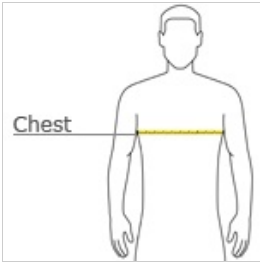

# Sport-Tek® PosiCharge® Classic Mesh Reversible Tank. ST500

A moisture-wicking tank with open-hole mesh for a classic look and PosiCharge technology for improved colorfastness.

- 3.6-ounce, 100% polyester mesh with PosiCharge technology
- White mesh reverse
- Double-layer construction with open, individually hemmed layers for easy decoration

### HOW TO MEASURE

#### CHEST WIDTH

Measure under the arm and around the fullest part of the chest with arms down, keeping tape horizontal.